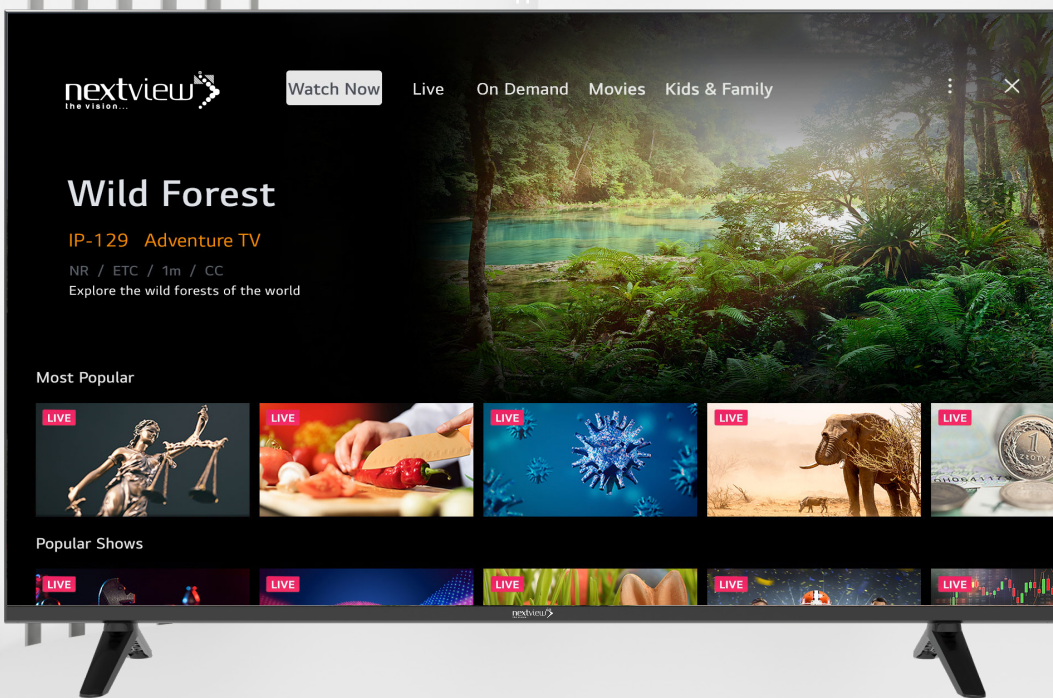

*Incredibly*

SMART WebOS TELEVISION

55"

ThinQ AI™

NETFLIX

prime video

**HDMI™**  
HIGH-DEFINITION MULTIMEDIA INTERFACE

BLUETOOTH